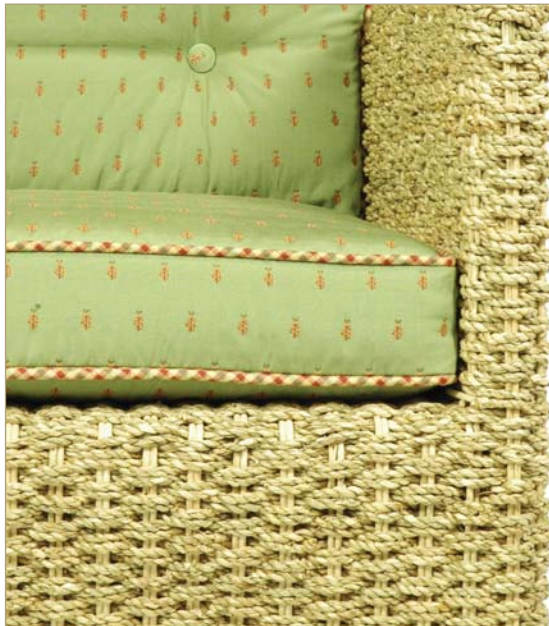

WALTERS WICKER

INTERIOR

WALTERS WICKER

67905

key largo side chair
seagrass

19" w x 25" d x 38" h 19" sh
com yardage as shown: 3 yds
finish as shown:
seagrass - natural

67904

key largo arm chair
seagrass

23" w x 25" d x 38" h 27" ah 19" sh
com yardage as shown: 3 yds
finish as shown:
seagrass - natural

60026

key largo skirted dining table base
seagrass
base only

30" top dia 38" base dia x 30" h
finish as shown:
seagrass - natural

60027

also available:
key largo skirted end table base

25" top dia 38" base dia x 23" h

B60

Walters Wicker, Inc. • 120 North Street • Teterboro, NJ 07608
T: 201 567 2000 • F: 201 567 8668
www.walterswicker.com