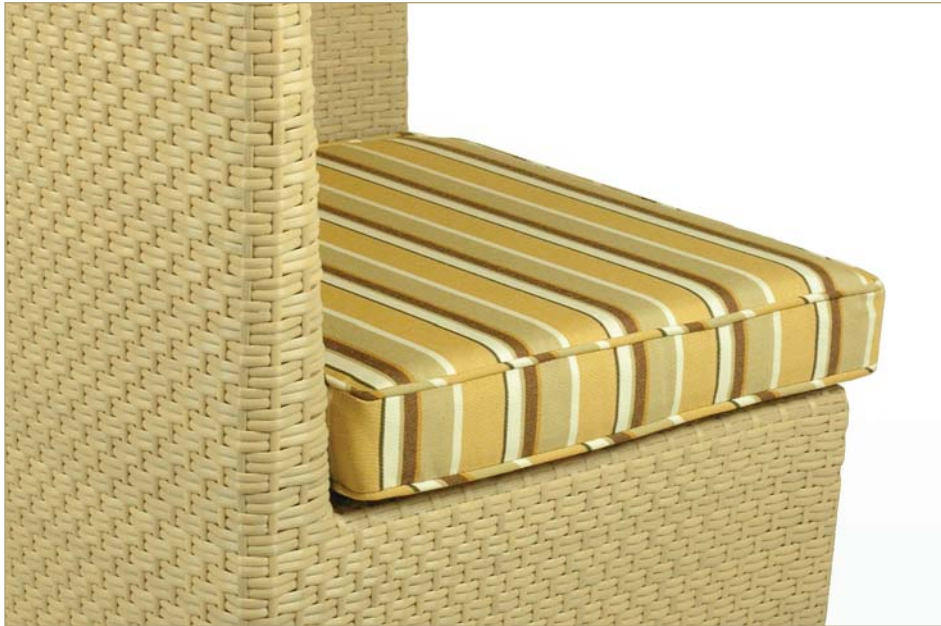

WALTERS WICKER

EXTERIOR

WALTERS WICKER

81029 del mar corner chair
resin weave

20" w x 20" d x 30" h 19" sh
com yardage as shown: 1 yd
finish as shown: natural 81029N
also available in:
chocolate 81029C
coffee cream 81029CC

81030 piazza oval ottoman
teak & resin weave

36" w x 21" d x 18" h 18" sh
com yardage as shown: 2.5 yds
finishes as shown: coffee cream 81030CC
also available in:
natural 81030N
chocolate 81030C
leg - natural

81031 del corso coffee table
teak & acrylic & resin weave

see previous page
top: 30" sq x 2" thk
base: 19" sq x 17" h
finishes as shown:
resin - coffee cream 81031CC
also available in:
natural 81031N
chocolate 81031C
leg - natural
top - translucent orangeade acrylic